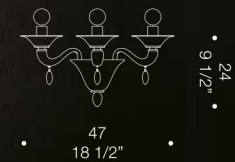

7081 A3
3xMAX 46W E14