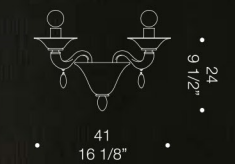

7081 A2
2xMAX 46W E14