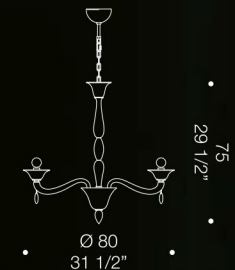

7081 K6
6xMAX 46W E14